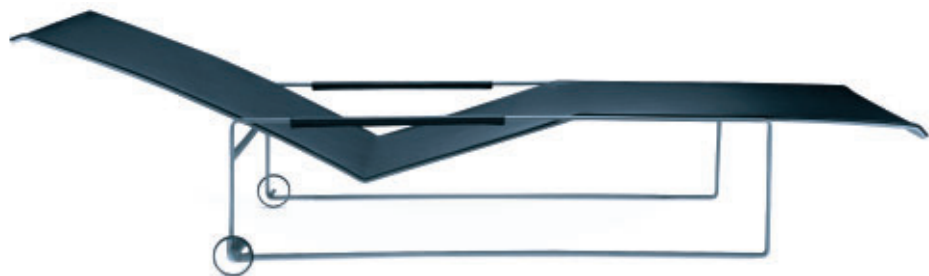

CIMA
TUMBONA

STAINLESS STEEL & BATYLINE®

LOUNGER	CENDRE	ELECTROPOLISH	205X51X68 CM
LOUNGER	CENDRE	BRUSHED	205X51X68 CM
LOUNGER	BLACK	ELECTROPOLISH	205X51X68 CM
LOUNGER	BLACK	BRUSHED	205X51X68 CM
LOUNGER	WHITE	ELECTROPOLISH	205X51X68 CM
LOUNGER	WHITE	BRUSHED	205X51X68 CM