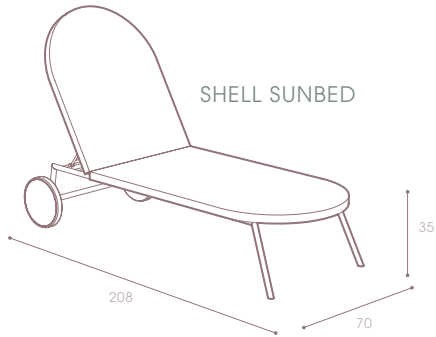

CUADRADO

SILLÓN

BUTAQUE LOUNGE

CIMA LOUNGE COLLECTION

POLTRONA LOUNGE

TABLA LOUNGE

SHELL COLLECTION

SHELL BENCH

81 SHELL COLLECTION

82

SHELL DINING 100 TABLE

SHELL CHAIR

SHELL DINING 200 TABLE

SHELL SALON TABLE

SHELL SUNBED

LOUNGE CONNECTORS

- 1 POLTRONA LOUNGE CHAIR
- 2 BANCA LOUNGE SOFA
- 3 TABLA LOUNGE LOW TABLE
- 4 MESITA LOUNGE COFFEE TABLE
- 5 PIECERA LOUNGE FOOTREST
- 6 SIESTA LOUNGE SUNLOUNGER

CIMA
LOUNGE CONNECTORS

- L CONNECTOR L LOW ARMREST
- C CONNECTOR C MODULAR SYSTEM
- R CONNECTOR R LOW ARMREST